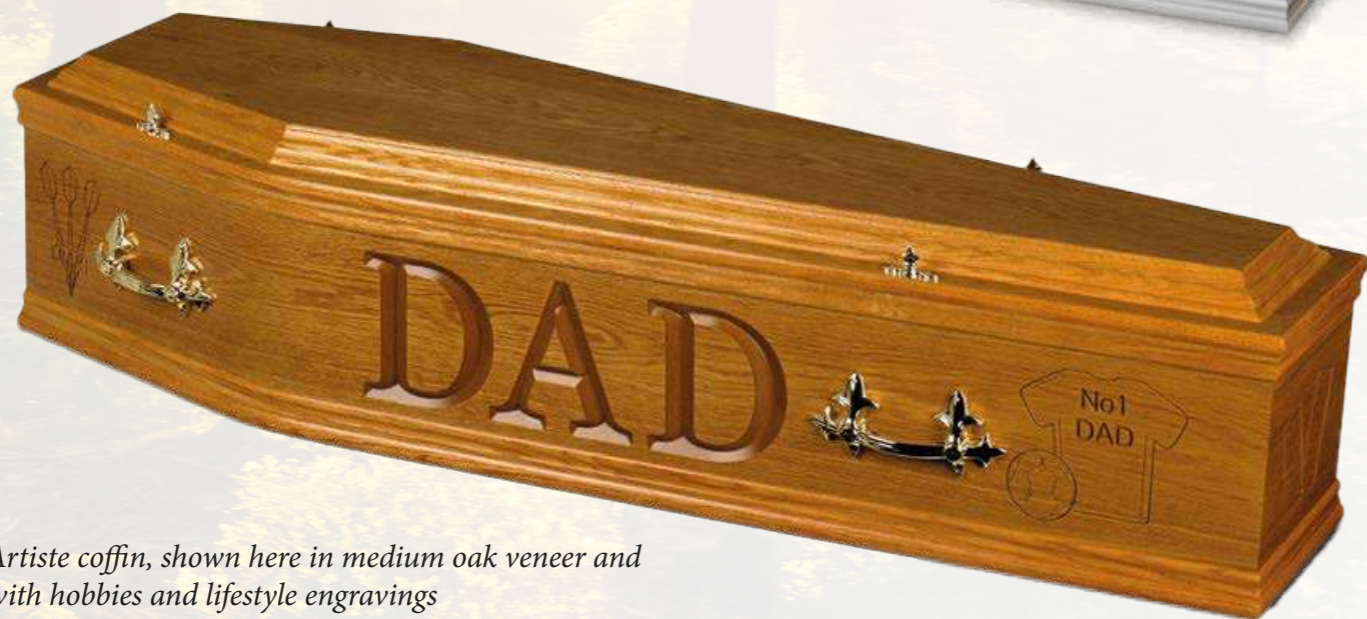

Artiste coffin, shown here in medium oak veneer and with hobbies and lifestyle engravings