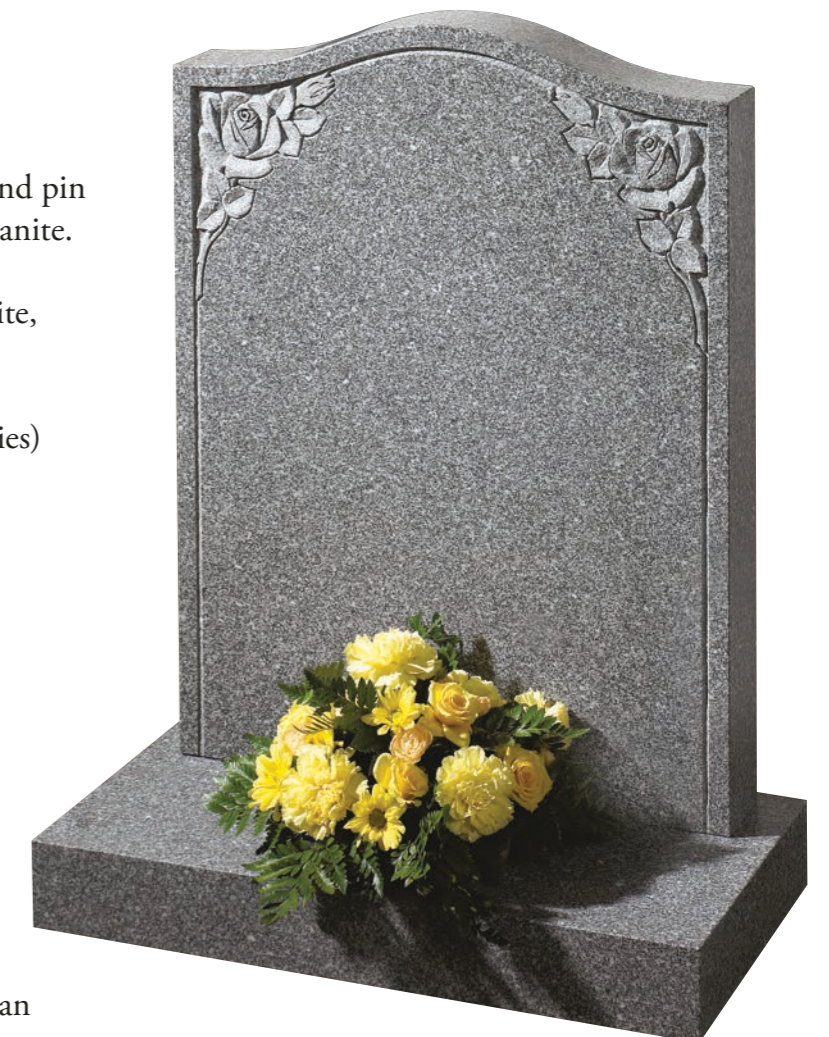

If you wish for more detail, a rustic edge can be added, as seen above (AJS 19a)