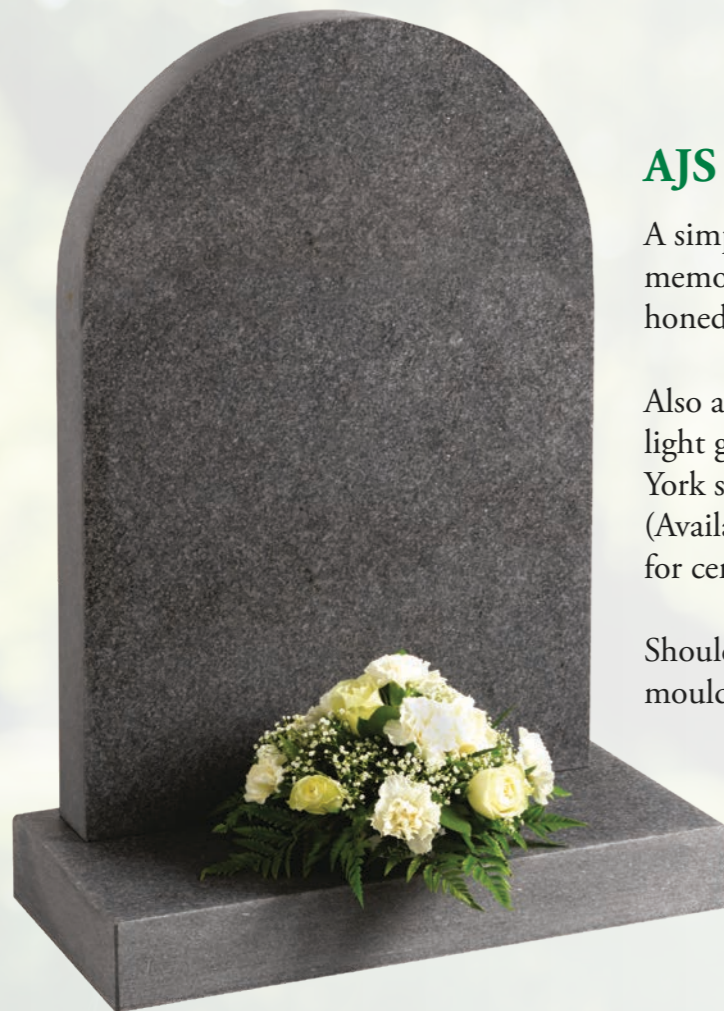

AJS 20

A simple round top memorial, shown here in honed dark grey granite.

Also available in honed light grey granite, York stone or crownstone.
(Available in other granites for cemeteries).

Should you wish for more detail, a moulded edge (**AJS 20a**) can also be added.

AJS 22

A beautiful gothic top memorial, with chamfered edges and a deep carved rose design, shown here in honed dark grey granite.

Also available in honed light grey granite, York stone or crownstone.

(Available in other granites for cemeteries).

AJS 21

Similar to our AJS 4 memorial, this is a classical oval top memorial with scotia shoulders and a chamfered edge, shown here in honed dark grey granite.

Also available in honed light grey granite, York stone or crownstone.

(Available in other granites for cemeteries).

AJS 23

A classic round top memorial with a rustic edge, shown here in York stone.

Also available in honed dark grey granite, light grey granite or crownstone.