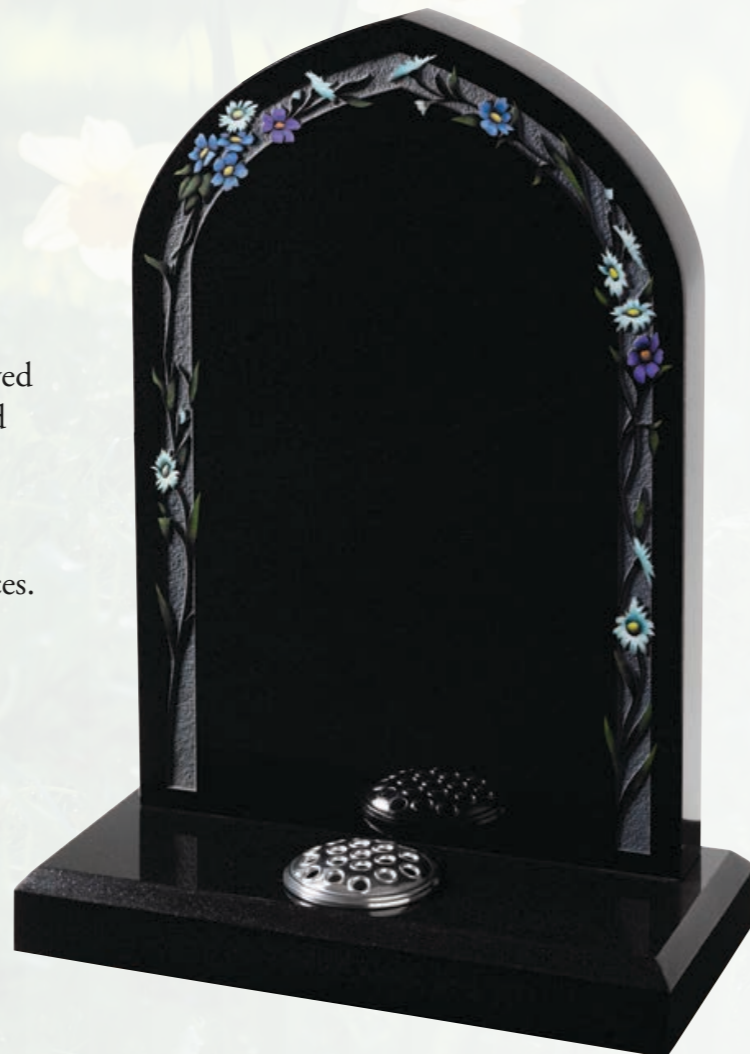

AJS 11

A gothic shaped memorial with carved floral design, shown here in polished black granite.

Other colour granites are available. Please ask us for more details or prices.