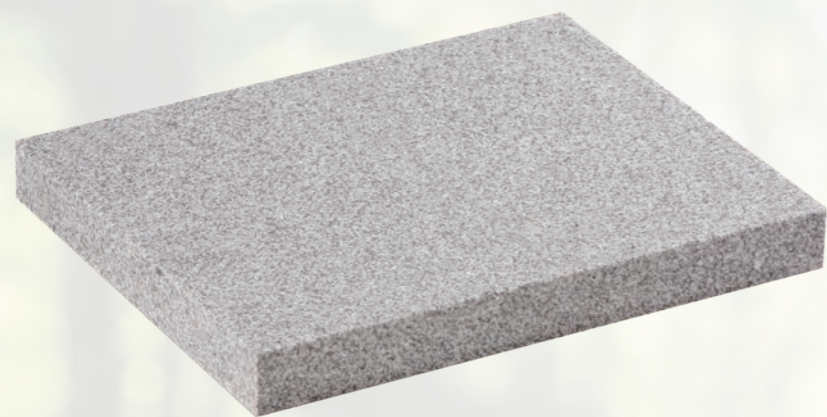

Also available in honed light grey granite, York stone or crownstone.

(Available in other granites for cemeteries).

AJS 23

A classic round top memorial with a rustic edge, shown here in York stone.

Also available in honed dark grey granite, light grey granite or crownstone.